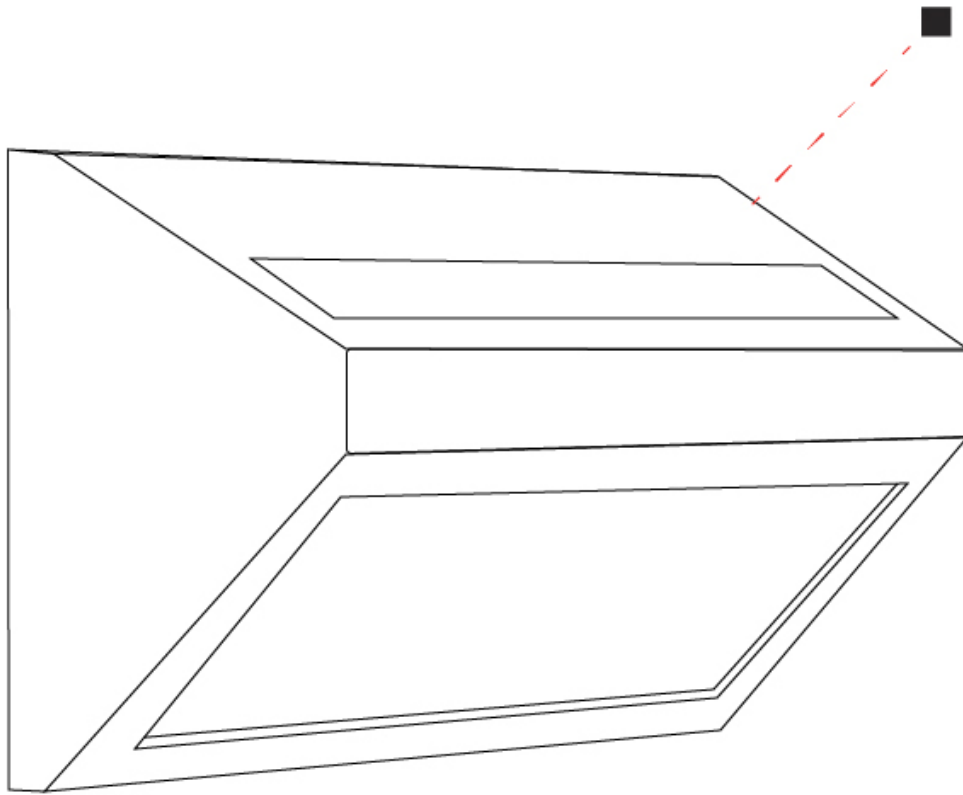

APPLY 2 SURFACE

E10W0134-

PROJECT	_____
TYPE	_____
SPECIFIER	_____
QUANTITY	_____
DATE	_____