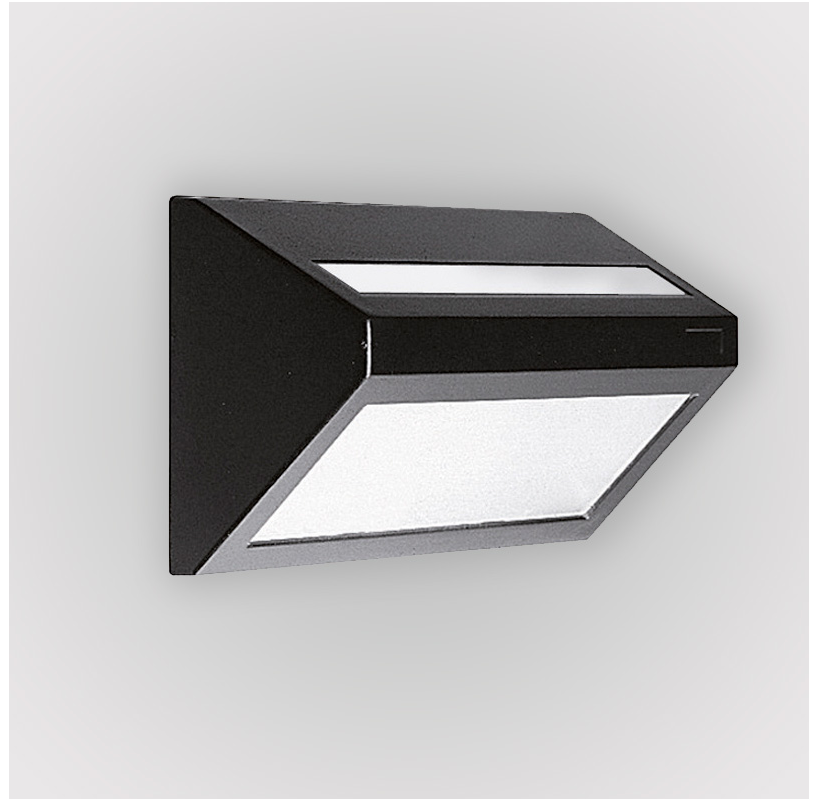

base number Color
Temperature

1. To build a product code in our configurator select the specify button on the base model # product page
2. To build a manual product code on this datasheet choose from the options listed below in blue font and add the suffix to the base model #

GENERAL

Series: Apply
Subseries: Apply 2
Brand: Side
Division: Exterior
Mounting Type: Surface
Mounting Location: Wall
Subcategory: Up/Down Light

PHYSICAL

Shape: Abstract
Length (mm): 280
Length (in): 11
Width (mm): 85
Width (in): 3 3/8
Height (mm): 140
Height (in): 5 1/2
Light Distribution: Direct / Indirect
Weight (kg): 1.7
Weight (lbs): 3.75
Diffuser: Frosted tempered glass
Gasket: Silicon rubber
Fixture Finish: BLK
Fixture Material: Aluminum Die Cast

ELECTRICAL

Lamp Type: LED (Zhaga Standard)
Input Wattage (W): 14
Total Output Wattage (W): 12
Dimming: Non-Dimmable
Driver Included: Yes
Driver Location: Integrated
Driver Type: Constant Voltage - 120Vac
Driver Class: Class 2
Input Voltage (V): 120
Output Voltage (V): 24
Upon Request: (Not included - see components) Remote: 0-10Vdc dimming / Phase dimming @120Vac only / Non-dimming 120/277Vac

LED

Color Temperature (°K): 3000 / 4000 / 6000
Max. Delivered Lumen (lm): 893.6 / 935.1 / 997.5
Nominal Lumen (lm): 1290 / 1350 / 1440
CRI: >85 CRI
Lamp Life (hrs): 50000

OPTICAL

Beam Angle: Symmetric

RATINGS AND CERTIFICATIONS

Certified By: Certified for North American Standards
IP rating: IP65

280mm 11"

85mm
3 3/8"

1.8kg/
3.97lbs