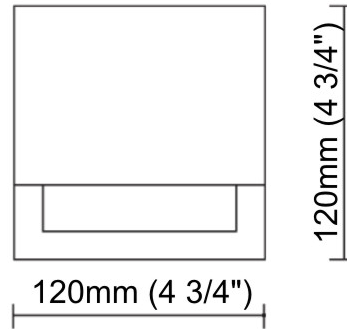

GENERAL

Series: Apply
Subseries: Apply Mini
Brand: Side
Division: Exterior
Mounting Type: Surface
Mounting Location: Wall
Subcategory: Wall Effect

PHYSICAL

Shape: Abstract
Length (mm): 120
Length (in): 4 3/4
Height (mm): 120
Height (in): 4 3/4
Extension (mm): 105
Extension (in): 4 1/8
Light Distribution: Direct
Weight (kg): 0.75
Weight (lbs): 1.65
Diffuser: Frosted tempered glass
Gasket: Silicon rubber
Fixture Finish: BLK / BRN / GRY
Fixture Material: Aluminum Die Cast

ELECTRICAL

Lamp Type: LED (Zhaga Standard)
Input Wattage (W): 8.2
Total Output Wattage (W): 7.2
Dimming: Non-Dimmable
Driver Included: Yes
Driver Location: Integrated
Driver Type: Constant Current - 120Vac
Driver Class: Class 2
Input Voltage (V): 120 - 277
Constant Current (MA): 350
Upon Request: (Not included - see components [IP65 or higher enclosure to be supplied by others]) Remote: 0-10Vdc dimming / Phase dimming 120Vac only / Non-dimming 120/277Vac

LED

Color Temperature (°K): 3000 / 4000
Max. Delivered Lumen (lm): 576.1 / 578
Nominal Lumen (lm): 648 / 648
CRI: >80 CRI
Lamp Life (hrs): 50000

OPTICAL

Beam Angle: Asymmetrical

RATINGS AND CERTIFICATIONS

Certified By: Certified for North American Standards
IP rating: IP65
Bug Rating: B1 U1 G0
Upon Request: Dark Sky Certification

0.75kg / 1.65lbs